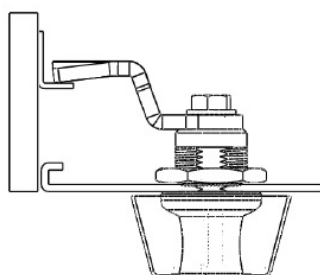

PRODUCT SHEET

Description:

Cam Lock "Biggi" $\varnothing 20 \times 18 \text{mm}$, CPL, Dust Cover + Special Grip, W/ Cranked Cam 15mm ce:45mm, W/Black Washer & Brass Hex Nut,, W/5 Car Keys W/Biggi Logo

Item number:

14.08.125-0

Units	Box	Carton	HS Code	Barcode
Pcs.	15	120	8301300000	
				5704866045247

SISO A/S

Mileparken 11
DK-2740 Skovlunde
Denmark
VAT: DK 24786013

Phone +45 45 830 900

www.siso.dk
siso@siso.dk

Danske Bank
Nytorv Branch
Copenhagen
SWIFT: DABADKKK

Account no.
4180 3112 112936
IBAN Account
DK7230003112112936