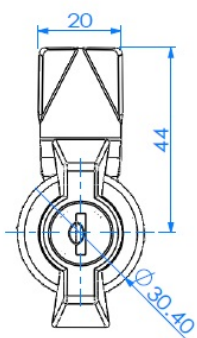

PRODUCT SHEET

Description:

Cam Lock "Biggi" $\varnothing 20 \times 18 \text{mm}$, CPL, Dust Cover + Special Grip, W/ Cranked Cam 15mm ce:45mm, W/Black Washer & Brass Hex Nut,, W/5 Car Keys W/Biggi Logo

Item number:

14.08.125-0

Units	Box	Carton	HS Code	Barcode
Pcs.	15	120	8301300000	
				5704866045247

SISO A/S

Mileparken 11
DK-2740 Skovlunde
Denmark
VAT: DK 24786013

Phone +45 45 830 900

www.siso.dk
siso@siso.dk

Danske Bank
Nytorv Branch
Copenhagen
SWIFT: DABADKKK

Account no.
4180 3112 112936
IBAN Account
DK7230003112112936