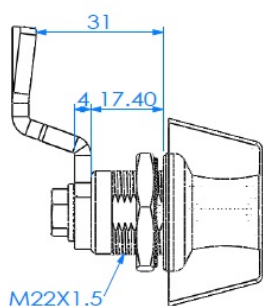

PRODUCT SHEET

Description:

Cam Lock "Biggi" $\varnothing 20 \times 18 \text{mm}$, CPL, Dust Cover + Special Grip, W/ Cranked Cam 15mm ce:45mm, W/Black Washer & Brass Hex Nut,, W/5 Car Keys W/Biggi Logo

Item number:

14.08.125-0

Units	Box	Carton	HS Code	Barcode
Pcs.	15	120	8301300000	
				5704866045247

SISO A/S

Mileparken 11
DK-2740 Skovlunde
Denmark
VAT: DK 24786013

Phone +45 45 830 900

www.siso.dk
siso@siso.dk

Danske Bank
Nytorv Branch
Copenhagen
SWIFT: DABADKKK

Account no.
4180 3112 112936
IBAN Account
DK7230003112112936