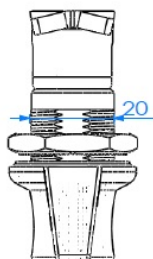

PRODUCT SHEET

Description:

Cam Lock "Biggi" $\varnothing 20 \times 18 \text{mm}$, CPL, Dust Cover + Special Grip, W/ Cranked Cam 15mm ce:45mm, W/Black Washer & Brass Hex Nut,, W/5 Car Keys W/Biggi Logo

Item number:

14.08.125-0

Units	Box	Carton	HS Code	Barcode
Pcs.	15	120	8301300000	
				5704866045247

SISO A/S

Mileparken 11
DK-2740 Skovlunde
Denmark
VAT: DK 24786013

Phone +45 45 830 900

www.siso.dk
siso@siso.dk

Danske Bank
Nytorv Branch
Copenhagen
SWIFT: DABADKKK

Account no.
4180 3112 112936
IBAN Account
DK7230003112112936